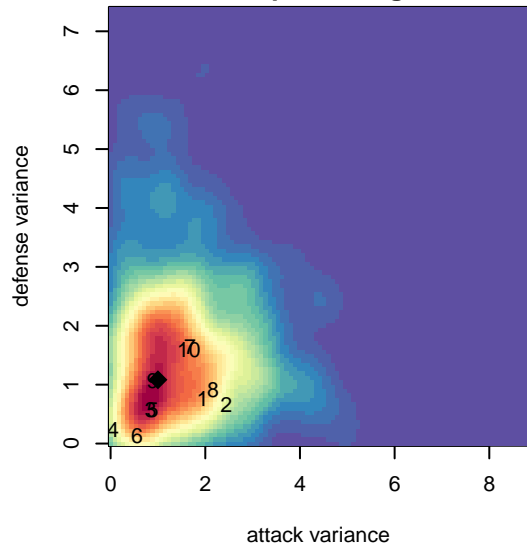

# FRAM Premier B01

FRAM Sportsklubben  
Palos Verdes, CAS  
B01 total strength=1740  
attack=27.67 defense=24.42  
notes= Britton 2016

alt names used:  
FRAM B01-BRITTON (CAS)  
FRAM B01-Britton  
FRAM B01-BRITTON (CAS)

Venues played:  
2016 Surf Cup Super White U16  
2016 FWRL CAS B01  
2016 NV Players Showcase Caesars U16

**FRAM Premier B01**  
Dots are actual minus expected GF (blue circles) and GA (red triangles).  
Blue line is smoothed change in attack strength. Red is smoothed change in defense strength.

**attack and defense variance (black dot)  
relative to other teams  
and top 10 in region**

**attack and defense rating  
relative to others at age  
and all opponents in last 13 months**

**attack and defense rating  
relative to others at age  
and all opponents in last 13 months**