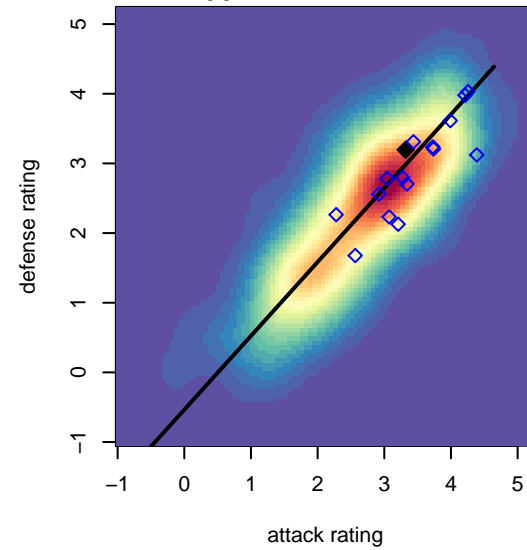

# FRAM Premier B01

FRAM Sportsklubben  
Palos Verdes, CAS  
B01 total strength=1740  
attack=27.67 defense=24.42  
notes= Britton 2016

alt names used:  
FRAM B01-BRITTON (CAS)  
FRAM B01-Britton  
FRAM B01-BRITTON (CAS)

Venues played:  
2016 Surf Cup Super White U16  
2016 FWRL CAS B01  
2016 NV Players Showcase Caesars U16

**FRAM Premier B01**  
Dots are actual minus expected GF (blue circles) and GA (red triangles).  
Blue line is smoothed change in attack strength. Red is smoothed change in defense strength.

**attack and defense variance (black dot)  
relative to other teams  
and top 10 in region**

**attack and defense rating  
relative to others at age  
and all opponents in last 13 months**

**attack and defense rating  
relative to others at age  
and all opponents in last 13 months**

**Performance relative to 13 month average**

**Performance relative to 13 month average**

Distribution of opponents  
 Red = Lose zone, Blue = Win zone, Green = Even  
 Black line separates win/lose zones