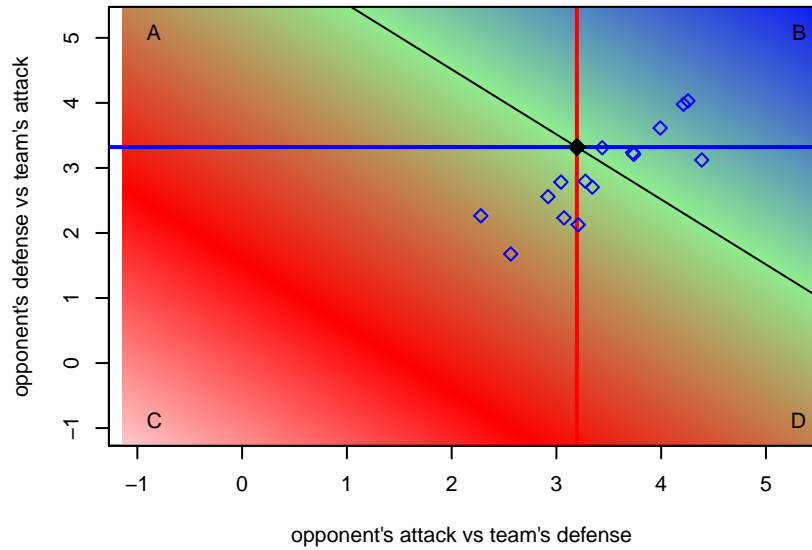

Venues played:  
2016 Surf Cup Super White U16  
2016 FWRL CAS B01  
2016 NV Players Showcase Caesars U16

**FRAM Premier B01**  
Dots are actual minus expected GF (blue circles) and GA (red triangles).  
Blue line is smoothed change in attack strength. Red is smoothed change in defense strength.

**attack and defense variance (black dot)  
relative to other teams  
and top 10 in region**

**attack and defense rating  
relative to others at age  
and all opponents in last 13 months**

**attack and defense rating  
relative to others at age  
and all opponents in last 13 months**

**Performance relative to 13 month average**

**Performance relative to 13 month average**

Distribution of opponents  
 Red = Lose zone, Blue = Win zone, Green = Even  
 Black line separates win/lose zones