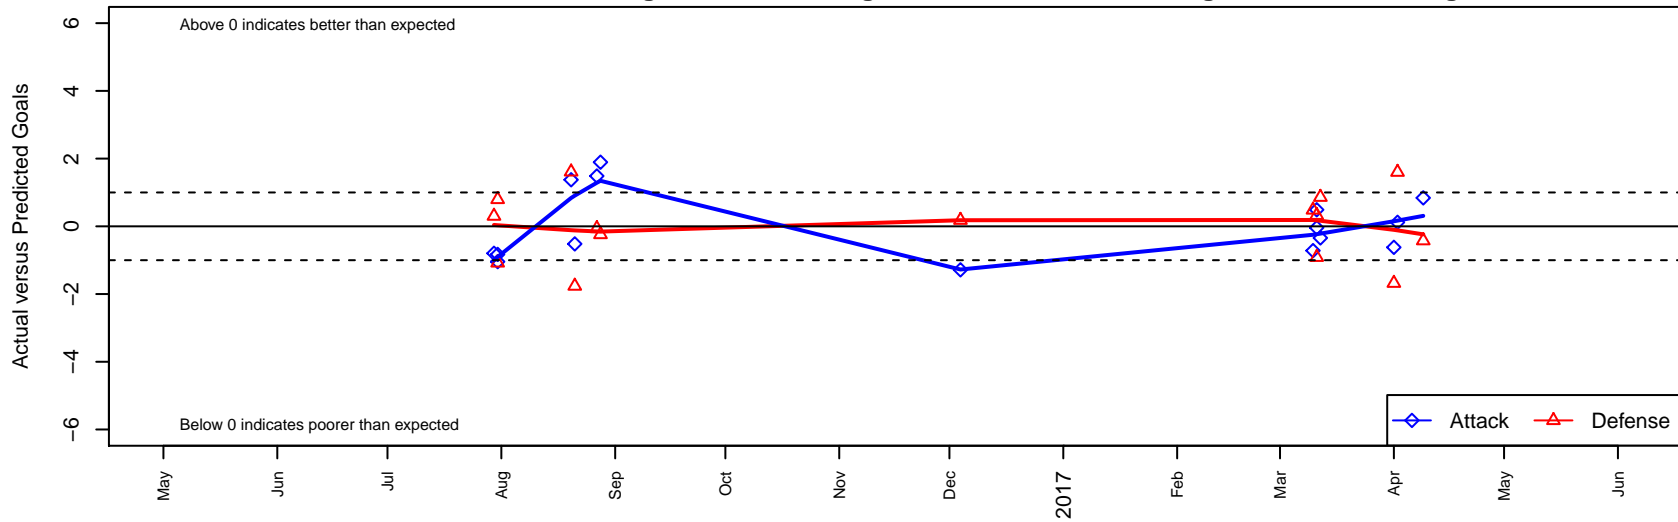

# FRAM Premier B01

FRAM Sportsklubben  
Palos Verdes, CAS  
B01 total strength=1740  
attack=27.67 defense=24.42  
notes= Britton 2016

alt names used:  
FRAM B01-BRITTON (CAS)  
FRAM B01-Britton  
FRAM B01-BRITTON (CAS)

Venues played:  
2016 Surf Cup Super White U16  
2016 FWRL CAS B01  
2016 NV Players Showcase Caesars U16

**FRAM Premier B01**  
Dots are actual minus expected GF (blue circles) and GA (red triangles).  
Blue line is smoothed change in attack strength. Red is smoothed change in defense strength.

**attack and defense variance (black dot)  
relative to other teams  
and top 10 in region**

**attack and defense rating  
relative to others at age  
and all opponents in last 13 months**

**attack and defense rating  
relative to others at age  
and all opponents in last 13 months**

**Performance relative to 13 month average**

**Performance relative to 13 month average**

Distribution of opponents  
 Red = Lose zone, Blue = Win zone, Green = Even  
 Black line separates win/lose zones